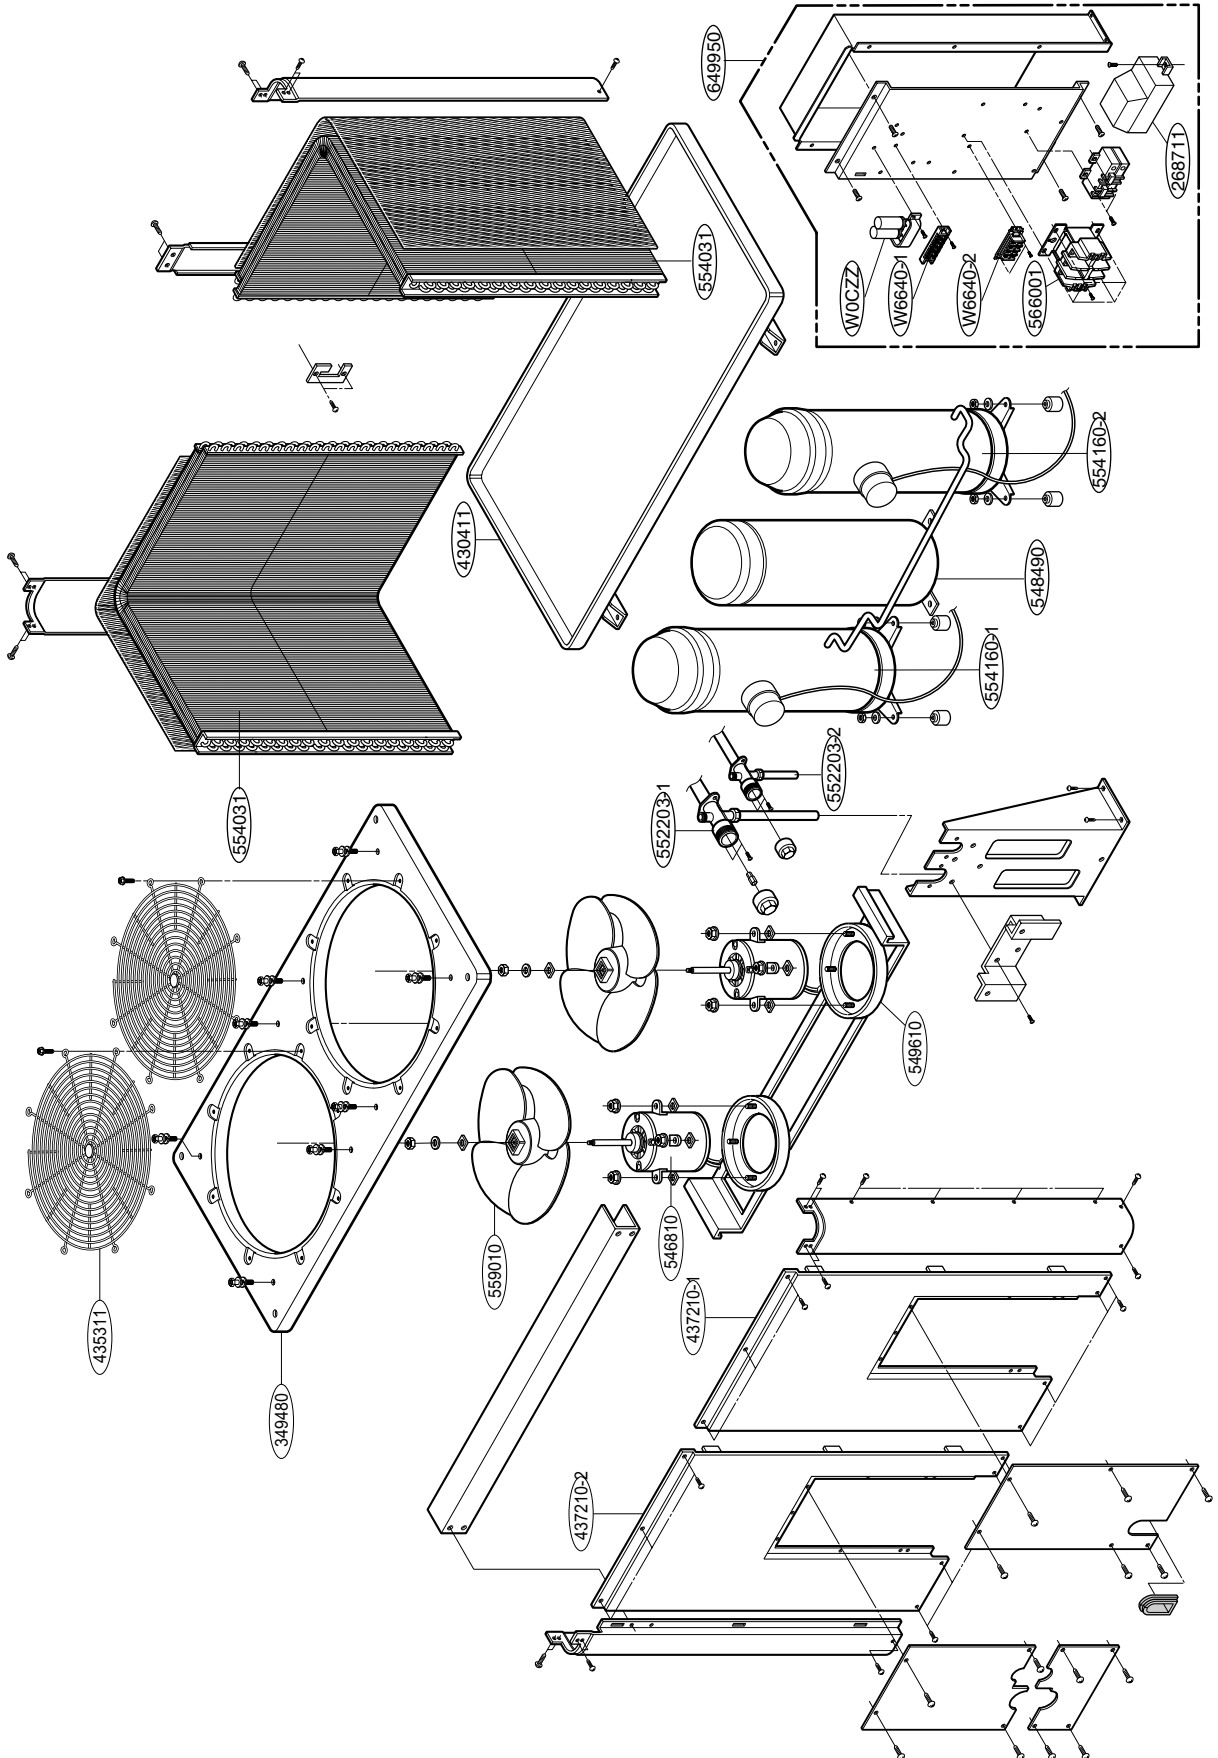

2. Outdoor Unit