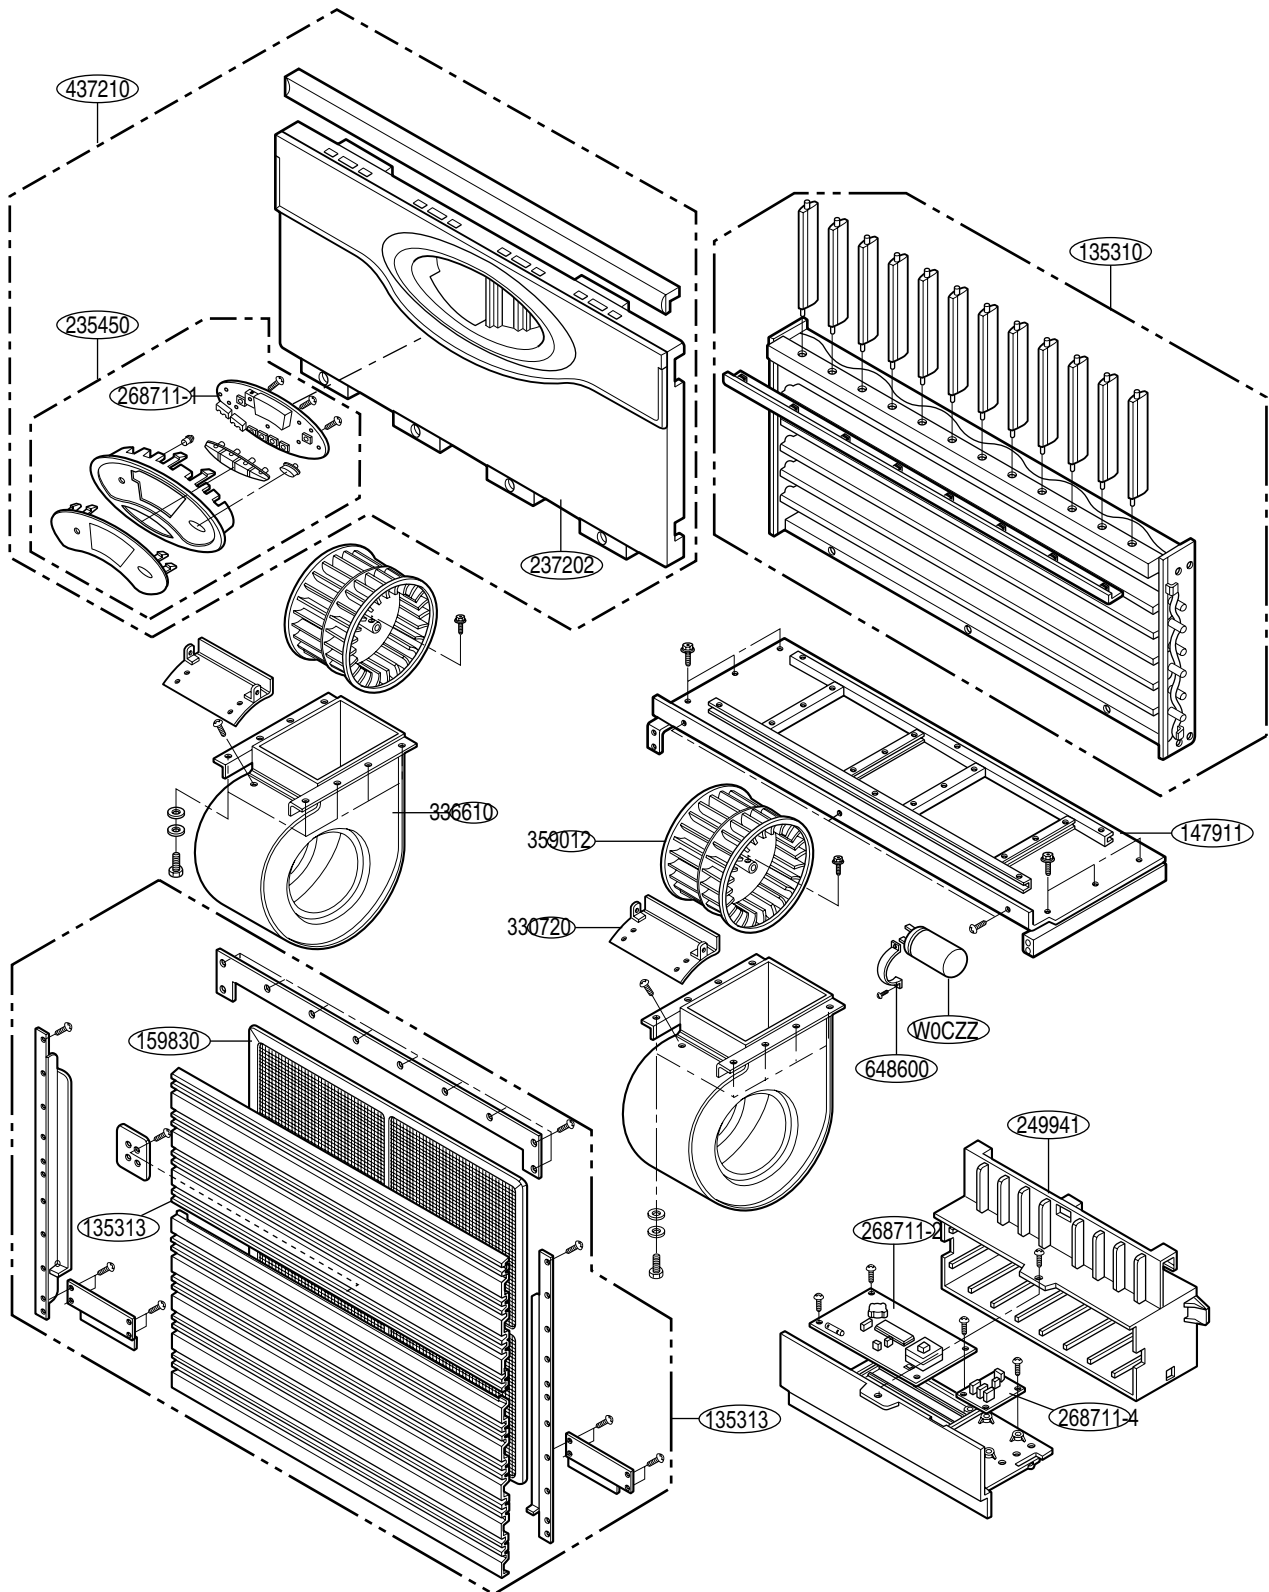

■ AP-Z728FA0

1. Indoor Unit

**Parts List (Indoor Unit )**

LOCATION No.	DESCRIPTION	PART No.	Q'TY	Remark
135310	GRILLE ASSEMBLY,DIFFUSER(INDOOR)	3531A20105B	1	
135313	GRILLE ASSEMBLY,INLET	3530AP1109A	1	
135313	GRILLE ASSY,INLET	5237AP2386A	1	
147911	BARRIER ASSEMBLY,INDOOR	4791AP2300D	1	
150170	MAGNET ASSEMBLY,MECH	3A02221A	2	
159830	FILTER ASSY,A/C	5231AP3330A	1	
235450	DISPLAY ASSEMBLY (MECH)	3545A20004S	1	
237202	PANEL,FRONT	3720AP1136P	1	
249941	CONTROL BOX,INDOOR	3500AP2293B	1	
267110	REMOTE CONTROLLER ASSEMBLY	6711A20054S	1	
268711-1	PWB(PCB) ASSEMBLY,DISPLAY	6871A20157C	1	
268711-2	PWB(PCB) ASSEMBLY,MAIN	6871A10150C	1	
330720	CUT OFF	4A00085A	2	
330870	DRAIN PAN ASSEMBLY	3087AP2381A	1	
336610	HOUSING ASSY (MECH)	3661AP1139A	1	
336610	HOUSING ASSY (MECH)	3661AP1139B	1	
346810	MOTOR ASSEMBLY,INDOOR	4681AP2411M	1	
352114	TUBE ASSEMBLY,DISTRIBUTOR	5425AG3363V	1	
354210	EVAPORATOR ASSEMBLY,FIRST	5420AP2380A	1	
359012	FAN ASSY,BLOWER	2A00578R	2	
437210	PANEL ASSEMBLY,FRONT SUB	3721A10028U	1	
648600	CLAMP,CAPACITOR	4H00930D	1	
268711-4	PWB(PCB) ASSEMBLY,SUB	6871A30046A	1	
753010	HEATER ASSEMBLY,ELECTRIC	5301A01001A	1	
W0CZZ	CAPACITOR,DRAWING	2A00986S	1	
W4810	BRACKET	4810AP2296B	1	
W4810	BRACKET	4810AP2298A	1	