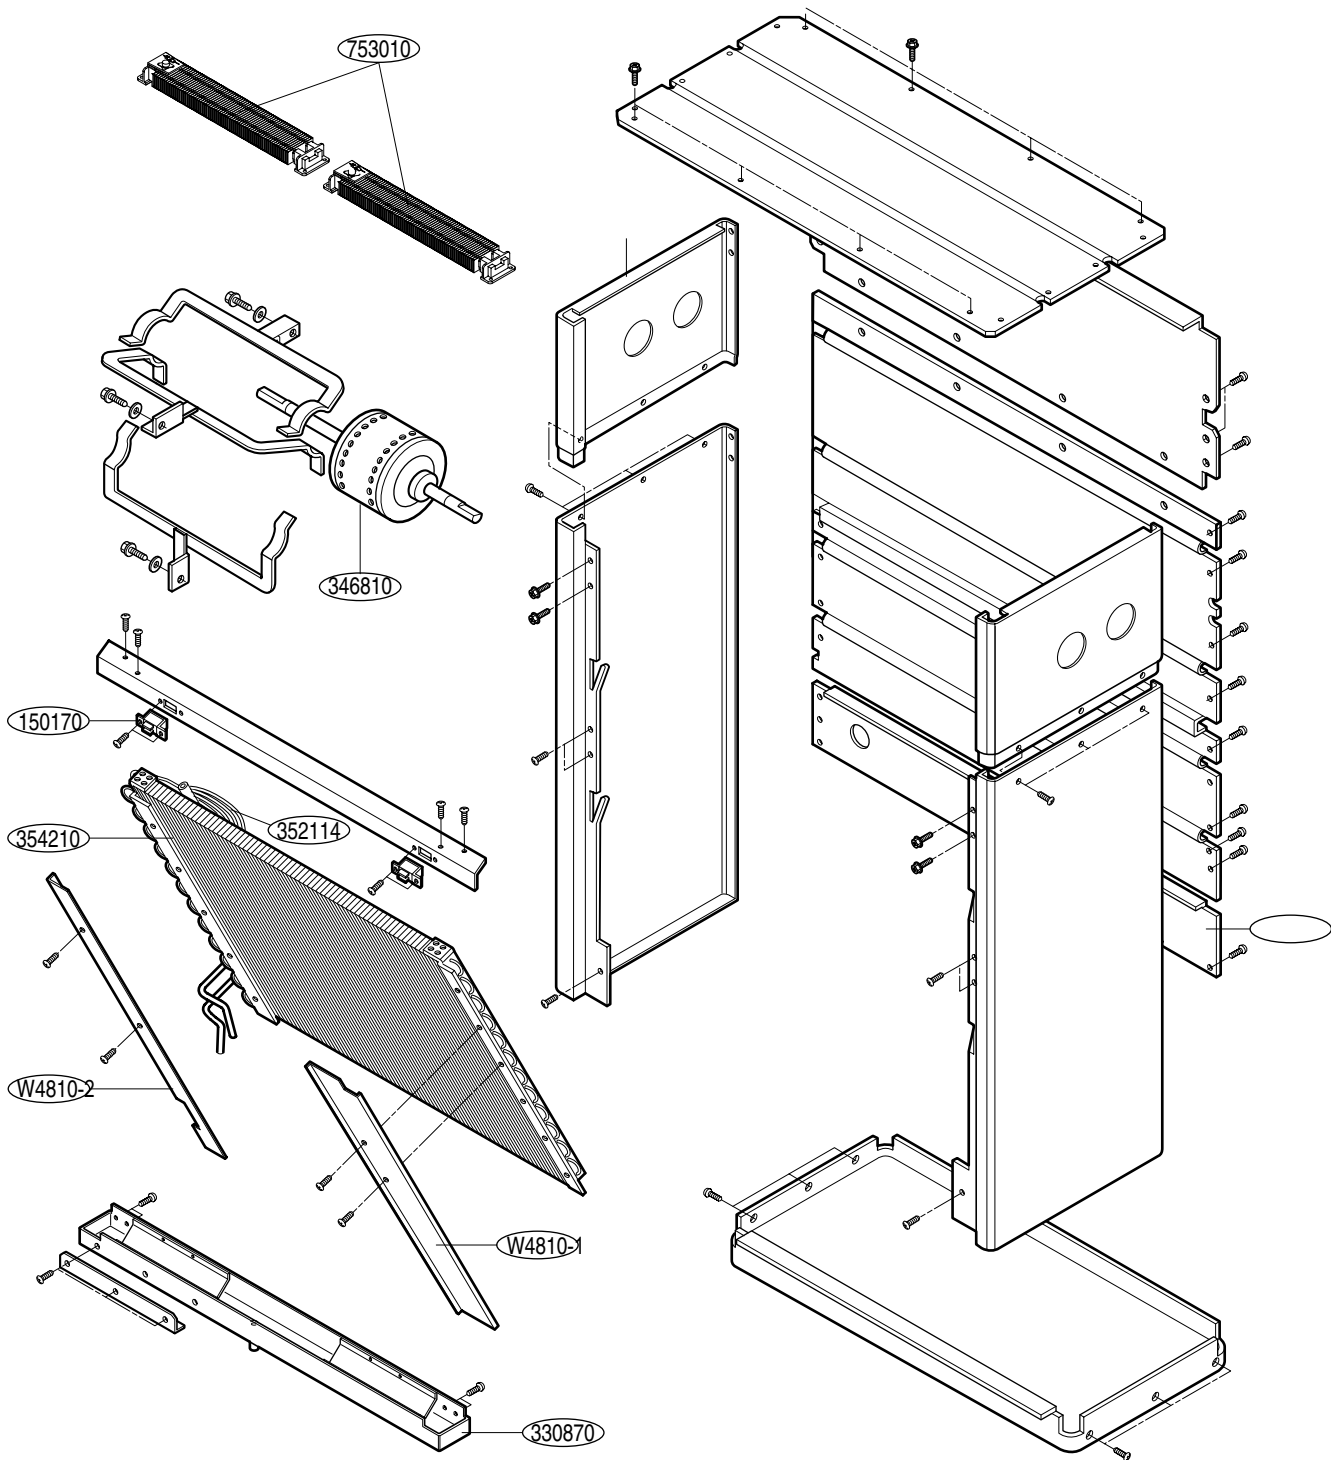

■ AP-Z728FA0

1. Indoor Unit

**Parts List (Indoor Unit )**

LOCATION No.	DESCRIPTION	PART No.	Q'TY	Remark
135310	GRILLE ASSEMBLY,DIFFUSER(INDOOR)	3531A20105B	1	
135313	GRILLE ASSEMBLY,INLET	3530AP1109A	1	
135313	GRILLE ASSY,INLET	5237AP2386A	1	
147911	BARRIER ASSEMBLY,INDOOR	4791AP2300D	1	
150170	MAGNET ASSEMBLY,MECH	3A02221A	2	
159830	FILTER ASSY,A/C	5231AP3330A	1	
235450	DISPLAY ASSEMBLY (MECH)	3545A20004S	1	
237202	PANEL,FRONT	3720AP1136P	1	
249941	CONTROL BOX,INDOOR	3500AP2293B	1	
267110	REMOTE CONTROLLER ASSEMBLY	6711A20054S	1	
268711-1	PWB(PCB) ASSEMBLY,DISPLAY	6871A20157C	1	
268711-2	PWB(PCB) ASSEMBLY,MAIN	6871A10150C	1	
330720	CUT OFF	4A00085A	2	
330870	DRAIN PAN ASSEMBLY	3087AP2381A	1	
336610	HOUSING ASSY (MECH)	3661AP1139A	1	
336610	HOUSING ASSY (MECH)	3661AP1139B	1	
346810	MOTOR ASSEMBLY,INDOOR	4681AP2411M	1	
352114	TUBE ASSEMBLY,DISTRIBUTOR	5425AG3363V	1	
354210	EVAPORATOR ASSEMBLY,FIRST	5420AP2380A	1	
359012	FAN ASSY,BLOWER	2A00578R	2	
437210	PANEL ASSEMBLY,FRONT SUB	3721A10028U	1	
648600	CLAMP,CAPACITOR	4H00930D	1	
268711-4	PWB(PCB) ASSEMBLY,SUB	6871A30046A	1	
753010	HEATER ASSEMBLY,ELECTRIC	5301A01001A	1	
W0CZZ	CAPACITOR,DRAWING	2A00986S	1	
W4810	BRACKET	4810AP2296B	1	
W4810	BRACKET	4810AP2298A	1	